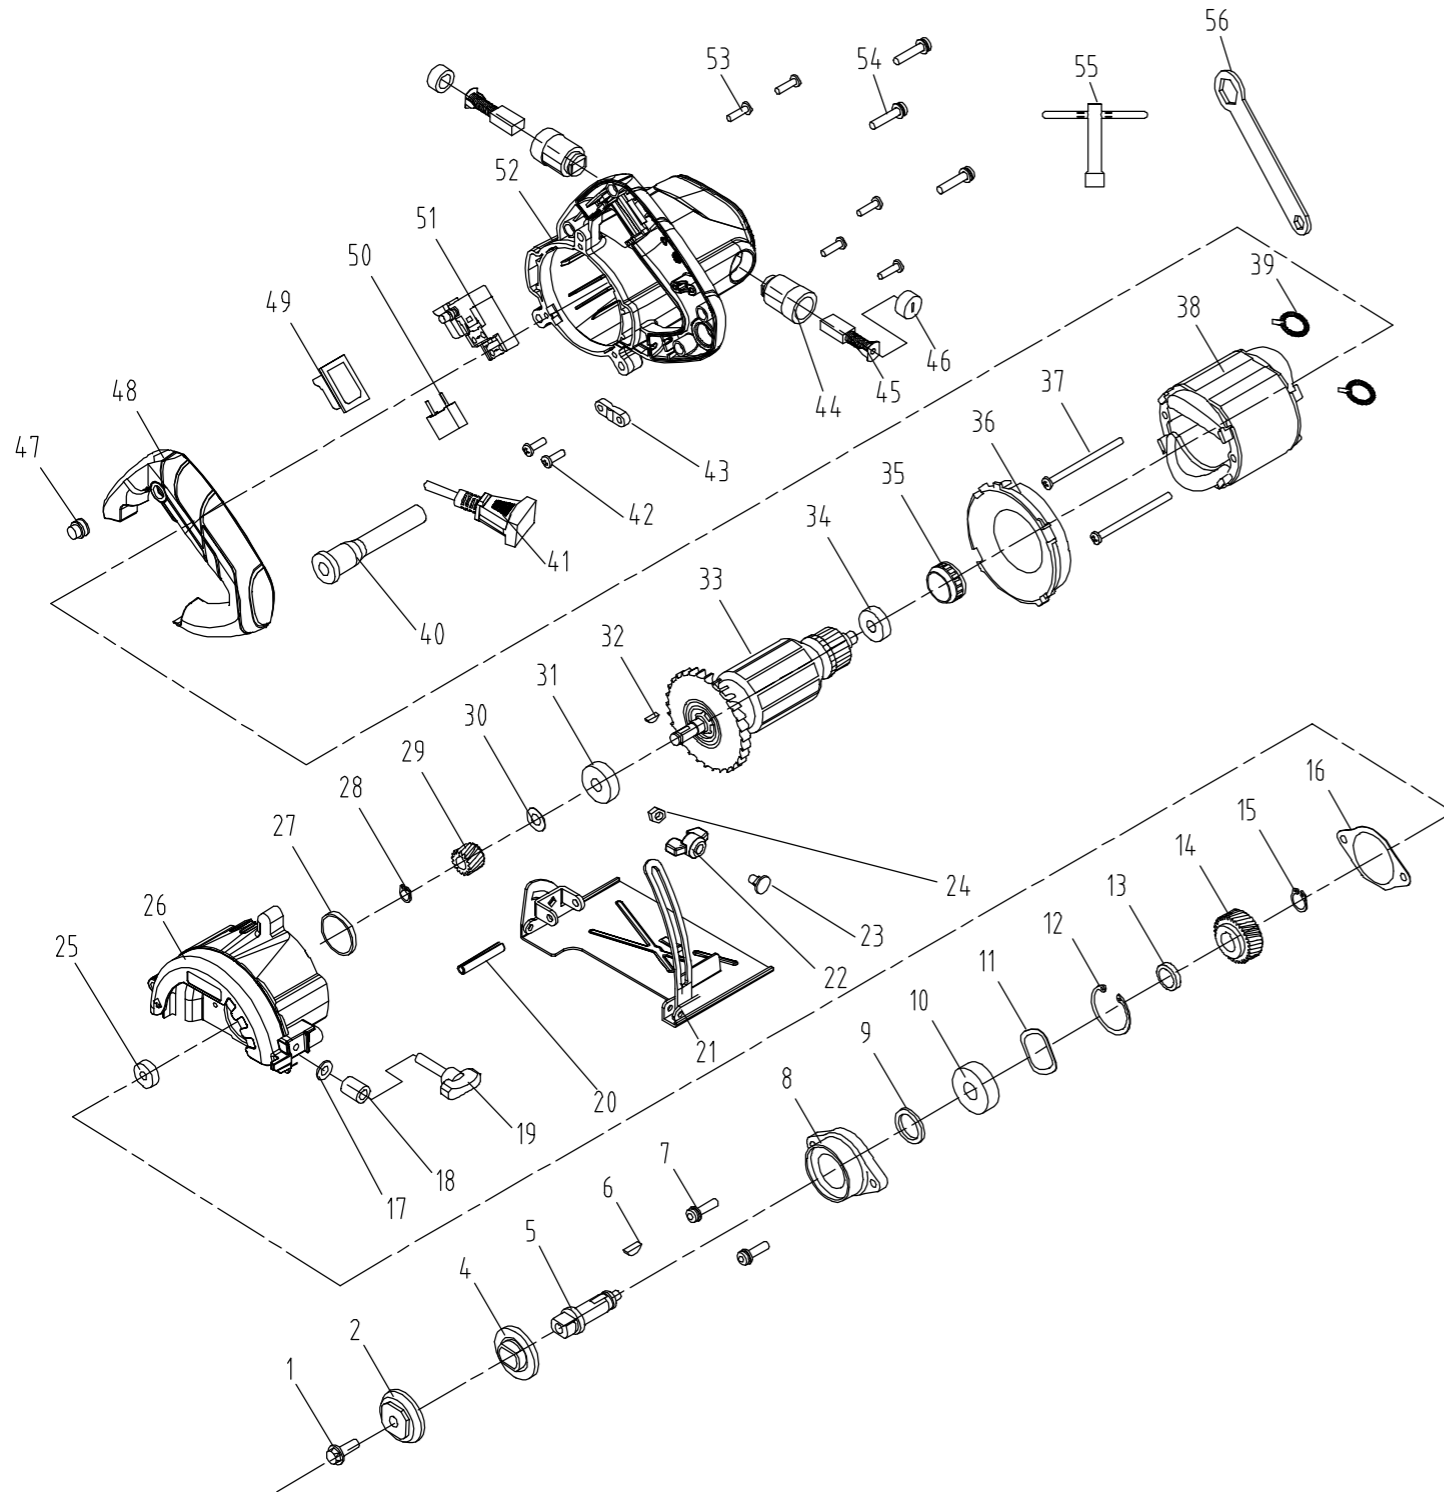

DX55

Version:00
Date:200121

Model No	Position No	Material No	Description	QTY	Remarks	Recommended order ratio	Serial No
DX55	1	60058397	Bolt M6X18	1			
DX55	2	60058398	Outer Flange	1			
DX55	4	60058400	Inner Flange	1			
DX55	5	60058401	Spindle	1		3%	
DX55	6	60058402	Semicircular Key4X5Xφ13	1			
DX55	7	60058403	Screw Washer Assembly M5X20	2			
DX55	8	60058404	Front Cover	1			
DX55	9	60058405	Oil Seal Ring Φ18Xφ24X3	1			
DX55	10	60058406	Ball Bearing 6201-2Rs	1		3%	
DX55	11	60058407	Spring Washer 32	1			
DX55	12	60058408	Spring Washer 32	1			
DX55	13	60058409	Shaft Sheath Φ12Xφ18X4.5	1			
DX55	14	60058410	Gear	1		3%	
DX55	15	60058411	Spring Washer 12	1			
DX55	16	60058412	Oil Washer	1			
DX55	17	60058413	Flat Washer Φ6.2Xφ13X1	1			
DX55	18	60058414	Orientation Sleeve	1			
DX55	19	60058415	Depth Adjusting Screw	1			
DX55	20	60058416	Screw Φ6X35	1			
DX55	21	60058417	Base Plate Assembly	1		1%	
DX55	22	60058418	Locking Screw	1			
DX55	23	60058419	Screw M5*15	1			
DX55	24	60058422	Screw M5	1			
DX55	25	60058423	Ball Bearing 606-2Z	1			
DX55	26	60058424	Gear Housing	1			
DX55	27	60058425	O Ring Φ26Xφ29X3	1			
DX55	28	60058426	Spring Washer Φ8	1			
DX55	29	60058427	Pinion	1		3%	
DX55	30	60058428	Flat Washer Φ8Xφ16X0.5	1			
DX55	31	60058429	Ball Bearing 629-2Rs	1		3%	
DX55	32	60058430	Semicircular Key 3X3.7X10	1			
DX55	33	60058431	Rotor	1		3%	
DX55	34	60058432	Ball Bearing 608-2Rs	1		3%	
DX55	35	60058433	Bearing Insert608	1			
DX55	36	60058434	Wind Baffle Ring	1			
DX55	37	60058435	Self Tapping Screww ST4.2X65	2			
DX55	38	60058436	Stator	1		3%	
DX55	39	60058437	Extension Spring	2			
DX55	40	60058438	Cord Protector	1			
DX55	41	60058439	Power Cord	1	for BR,PY	1%	
DX55	41	60071956	Power Cord	1	for AR	1%	
DX55	41	60071957	Power Cord	1	for RU	1%	
DX55	41	60067008	Power Cord	1	for EU	1%	
DX55	41	60066352	Power Cord	1	for AE-BS	1%	
DX55	41	60066351	Power Cord	1	for AE-VDE	1%	
DX55	41	60064755	Power Cord	1	for CN	1%	
DX55	42	60058440	Self Tapping Screww ST4.2X14	2			
DX55	43	60058441	Cord Press Plate	1			
DX55	44	60058442	Brush Holder	2		3%	
DX55	45	60058443	Carbon Brush(pair)	1		3%	
DX55	46	60058444	Brush Cover	2		3%	
DX55	47	60058445	Switch Dust-Proof Cap	1			
DX55	48	60058446	Left Handle	1			
DX55	49	60058447	Switch Cover	1			
DX55	50	60058448	Capacitor 0.22Uf	1			
DX55	51	60058449	Switch	1		3%	
DX55	52	60058450	Housing	1			
DX55	53	60058451	Self Tapping Screww ST4.2X16	5			
DX55	54	60058452	Screw M5X25	3			
DX55	55	60058453	Socket Spanner	1			
DX55	56	60058454	Spanner	1			